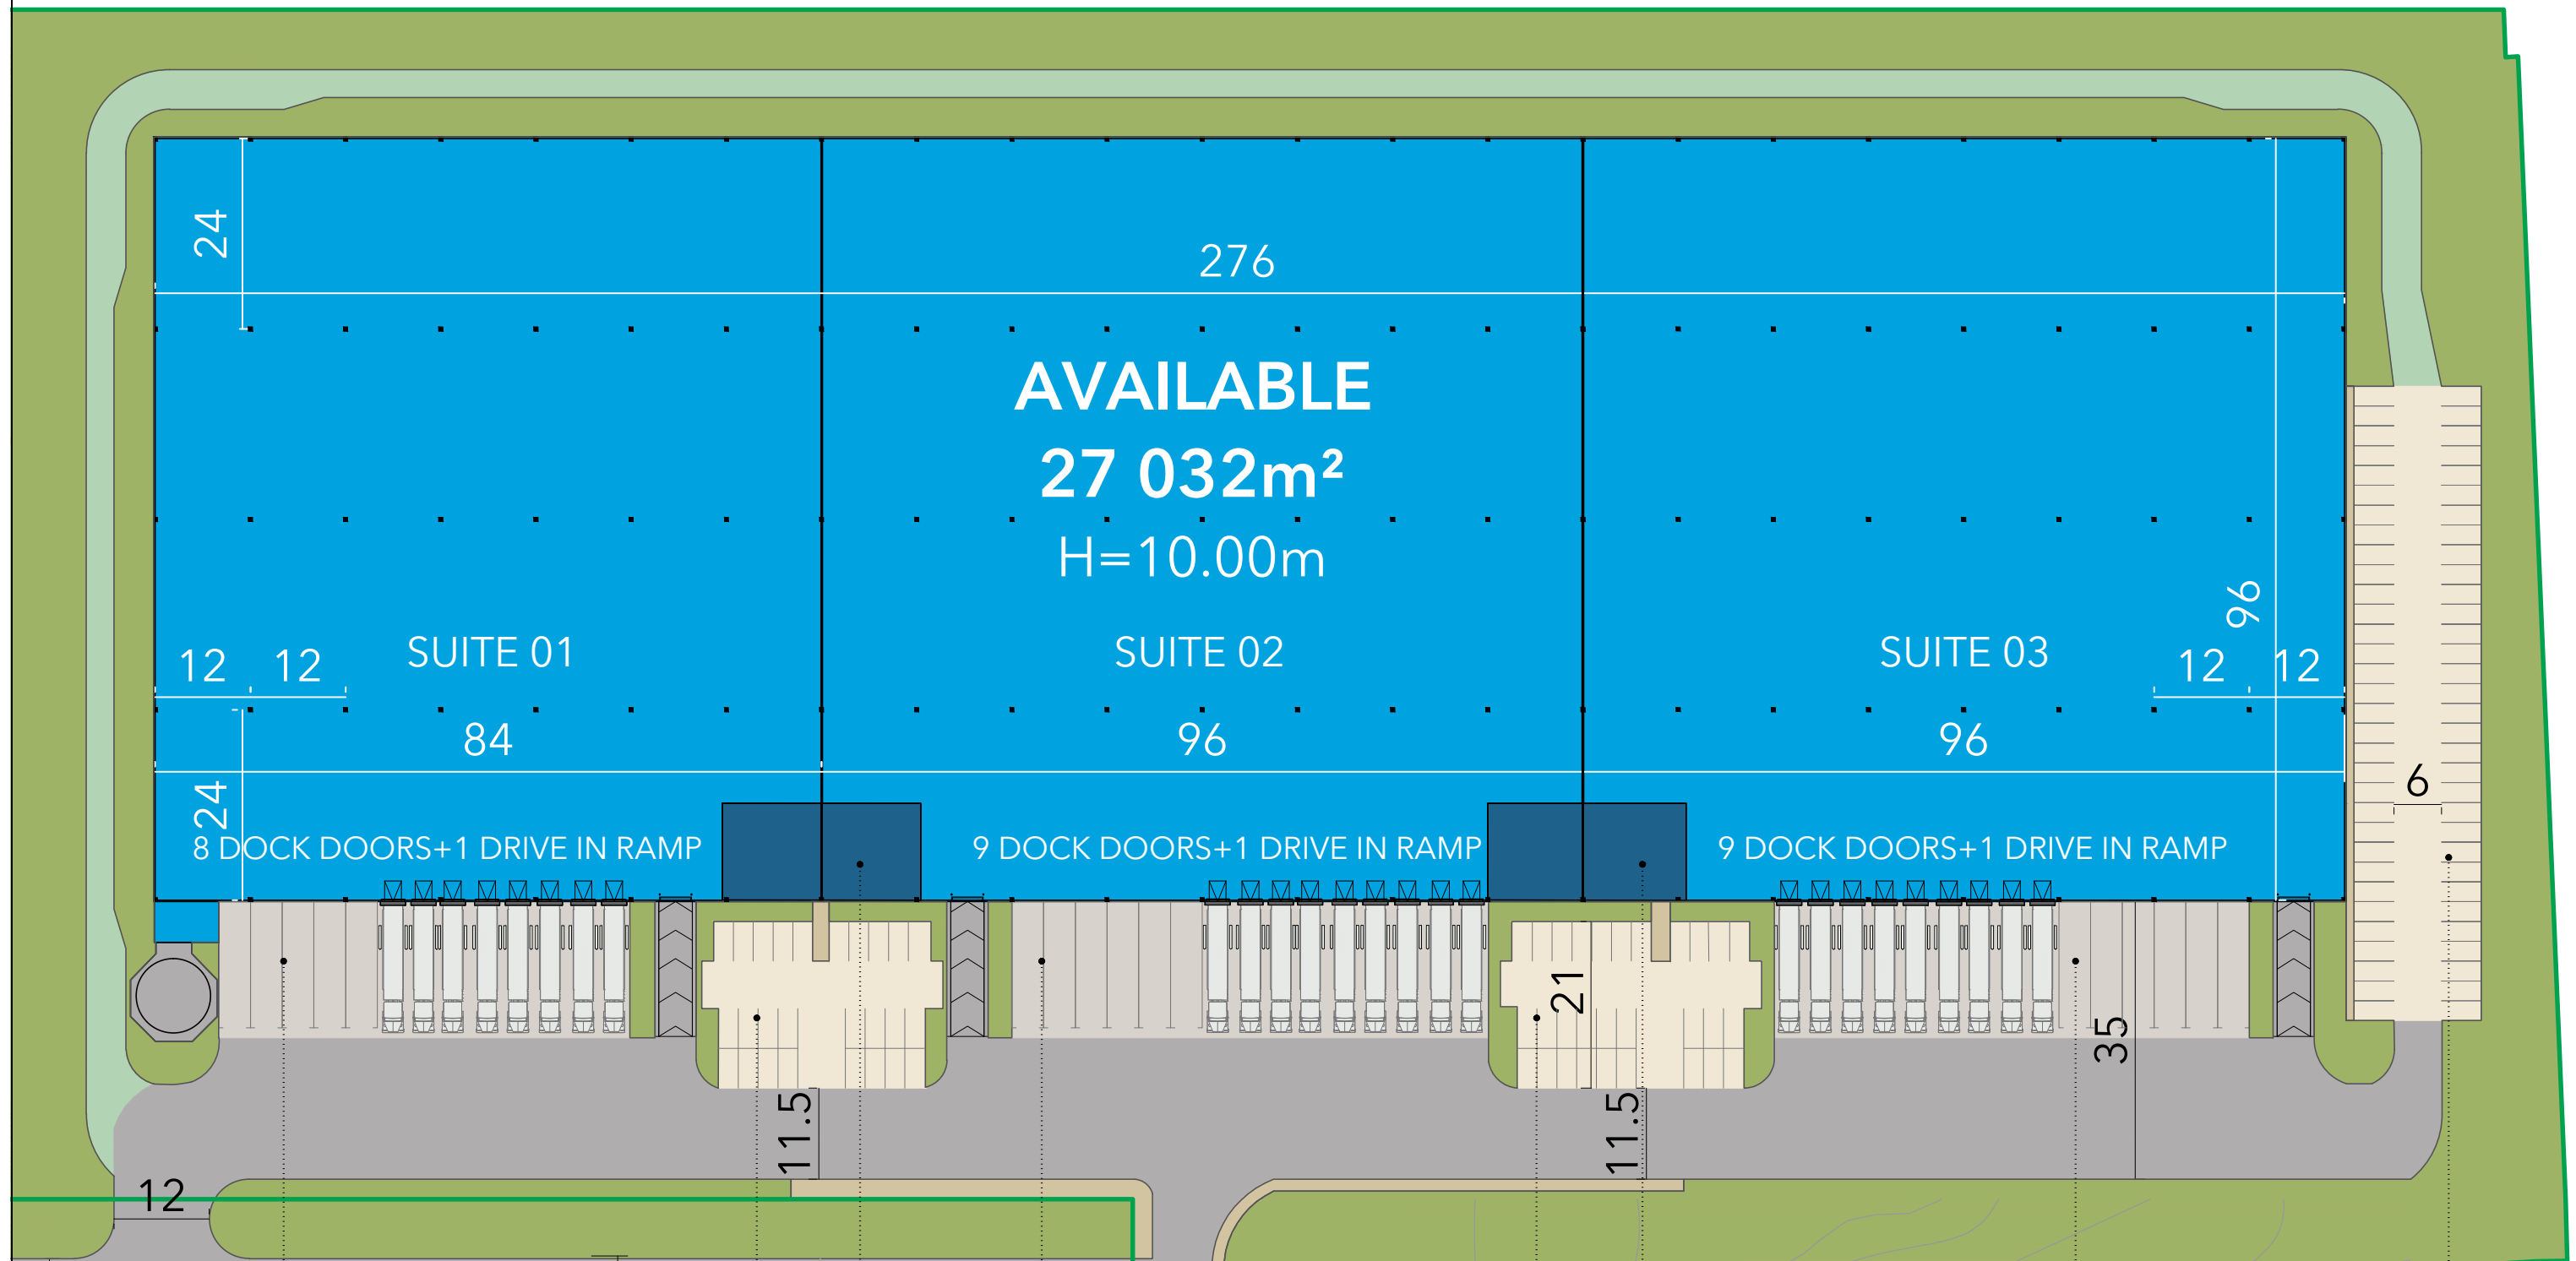

MAGNA PARK RHEIN MAIN

Am Magna Park 1, 35510 Butzbach, Germany

50°28'45.9"N 8°38'42.0"E

MAGNA PARK RHEIN MAIN

Am Magna Park 1, 35510 Butzbach, Germany

50°28'45.9"N 8°38'42.0"E

AVAILABLE
27 032m²
H=10.00m

SUITE 01

SUITE 02

SUITE 03

8 DOCK DOORS+1 DRIVE IN RAMP

9 DOCK DOORS+1 DRIVE IN RAMP

9 DOCK DOORS+1 DRIVE IN RAMP

5 HGV parking spaces

26 car parking spaces

1 storey offices
304 m²

6 HGV parking spaces

29 car parking spaces

1 storey offices
304 m²

6 HGV parking spaces

66 car parking spaces

Truck/ Cars
Access/ Exit